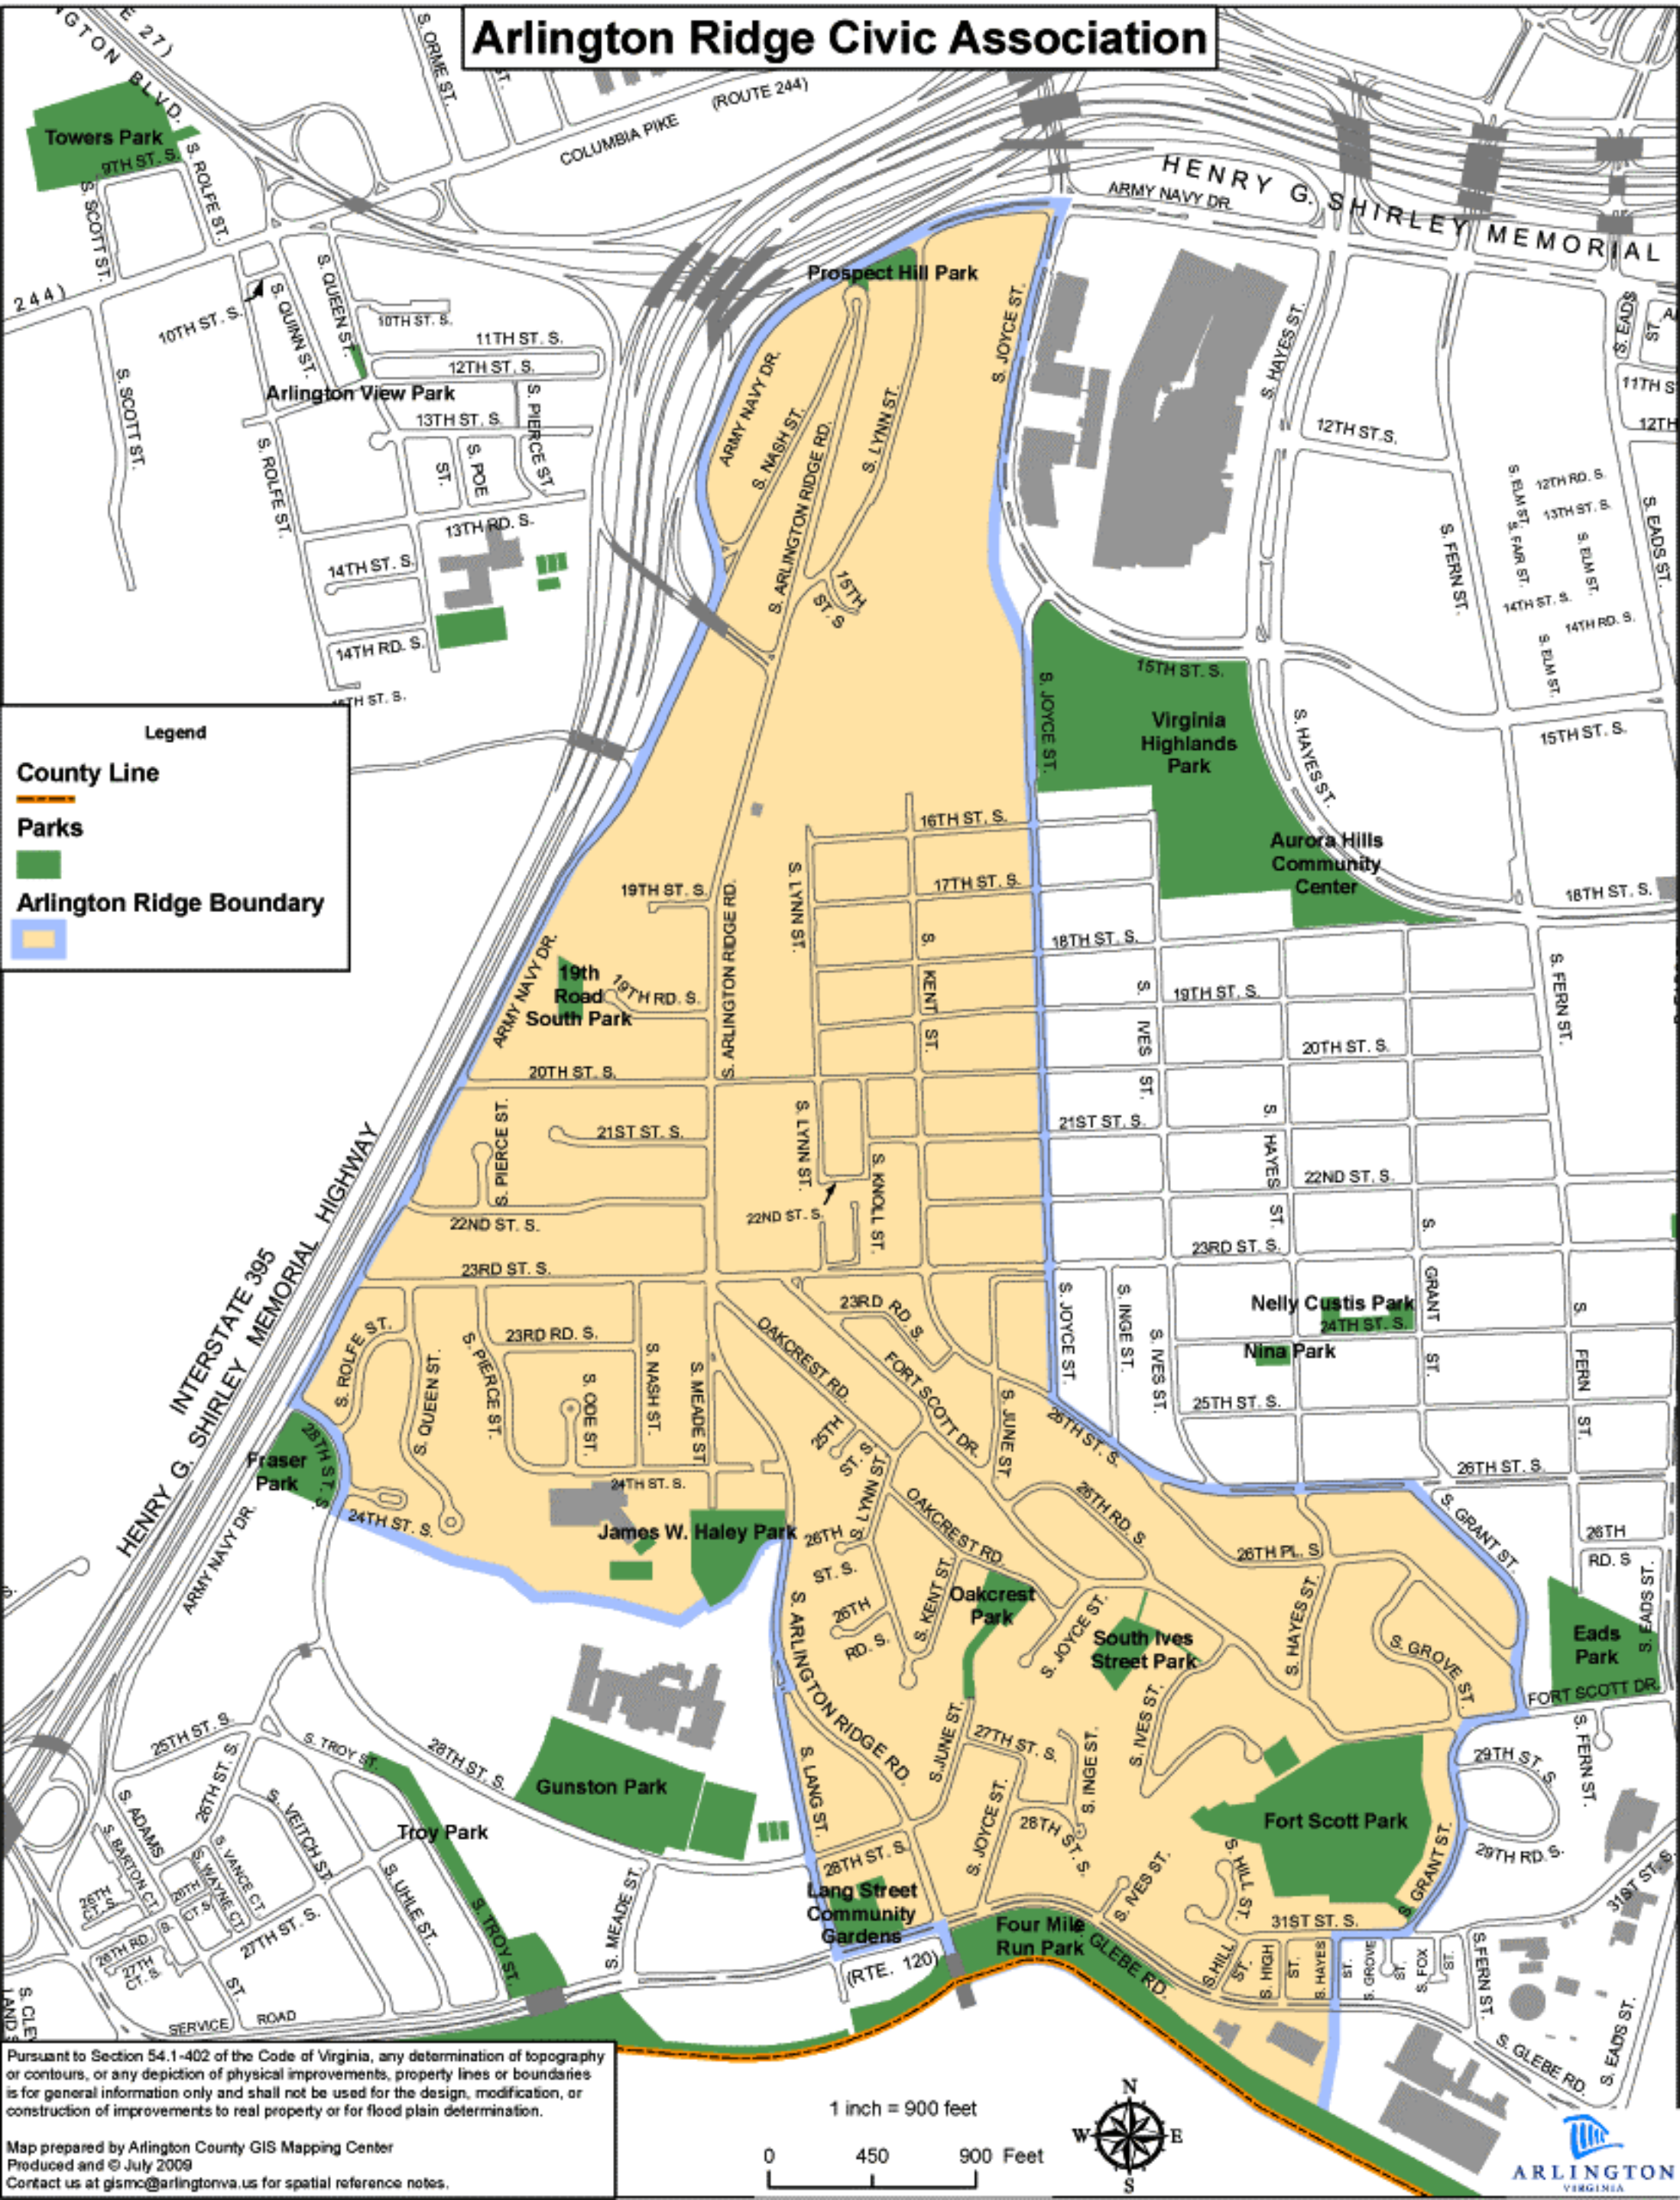

# Arlington Ridge Civic Association

**Legend**

- County Line
- Parks
- Arlington Ridge Boundary

Pursuant to Section 54.1-402 of the Code of Virginia, any determination of topography or contours, or any depiction of physical improvements, property lines or boundaries is for general information only and shall not be used for the design, modification, or construction of improvements to real property or for flood plain determination.